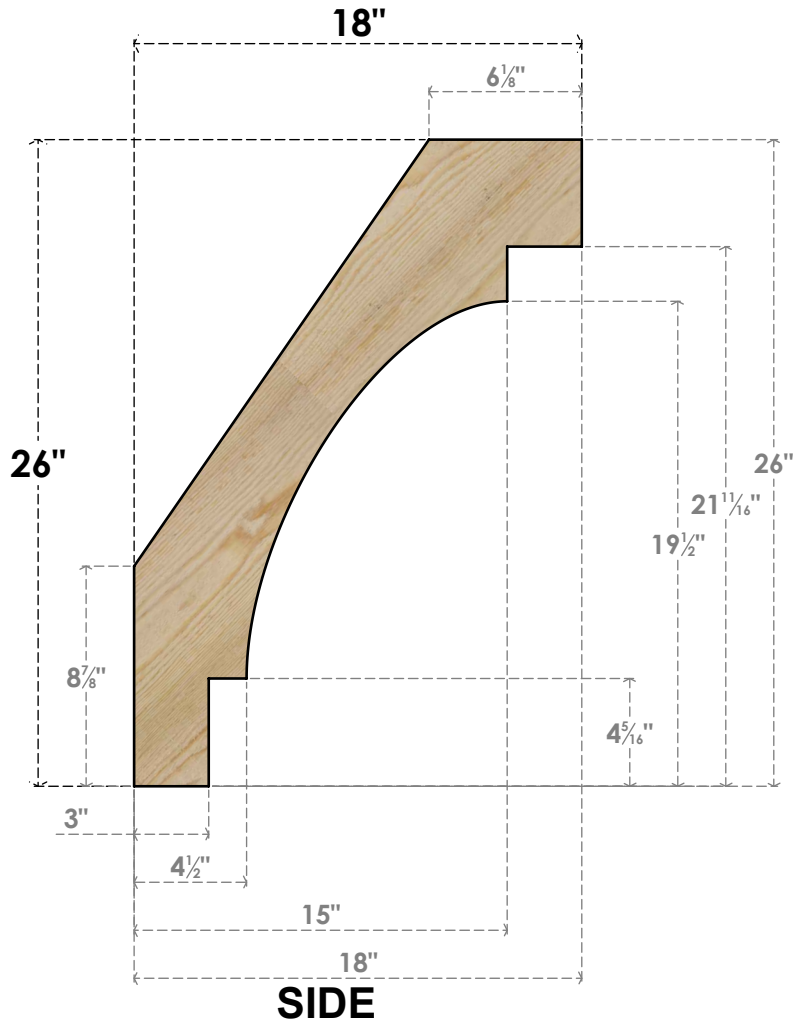

BRC06X18X26MRC00RDF

6"W X 18"D X 26"H MERCED ROUGH SAWN BRACE, DOUGLAS FIR

EKENA MILLWORK
 2300 WEST MAIN ST.
 CLARKSVILLE, TX 75426
 TOLL FREE: 866-607-0453
 WWW.EKENAMILLWORK.COM

NOTES

1. INSTALLATION TO BE COMPLETED IN ACCORDANCE WITH MANUFACTURER'S SPECIFICATIONS.
2. DRAWING MAY NOT BE TO SCALE
3. THIS DRAWING IS INTENDED FOR DESIGN AND PLANNING PURPOSES ONLY.
4. ALL INFORMATION CONTAINED HEREIN WAS CURRENT AT THE TIME OF DEVELOPMENT BUT MUST BE REVIEWED AND APPROVED BY THE PRODUCT MANUFACTURER TO BE CONSIDERED ACCURATE.
5. PRODUCTS ARE NOT KILN DRIED. THIS ITEM IS UNIQUE AND WILL CONTAIN THE NATURAL VARIATIONS THAT THE WOOD SPECIES OFFERS. THIS MAY RESULT IN VARIATIONS UP TO 1/4"