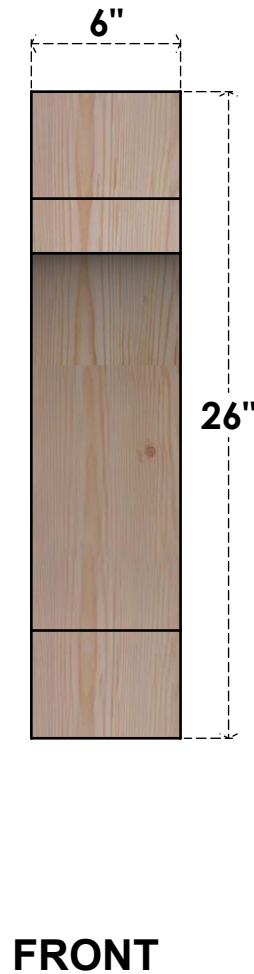

BRC06X18X26MRC00RDF

6"W X 18"D X 26"H MERCED ROUGH SAWN BRACE, DOUGLAS FIR

EKENA MILLWORK
 2300 WEST MAIN ST.
 CLARKSVILLE, TX 75426
 TOLL FREE: 866-607-0453
 WWW.EKENAMILLWORK.COM

NOTES

1. INSTALLATION TO BE COMPLETED IN ACCORDANCE WITH MANUFACTURER'S SPECIFICATIONS.
2. DRAWING MAY NOT BE TO SCALE
3. THIS DRAWING IS INTENDED FOR DESIGN AND PLANNING PURPOSES ONLY.
4. ALL INFORMATION CONTAINED HEREIN WAS CURRENT AT THE TIME OF DEVELOPMENT BUT MUST BE REVIEWED AND APPROVED BY THE PRODUCT MANUFACTURER TO BE CONSIDERED ACCURATE.
5. PRODUCTS ARE NOT KILN DRIED. THIS ITEM IS UNIQUE AND WILL CONTAIN THE NATURAL VARIATIONS THAT THE WOOD SPECIES OFFERS. THIS MAY RESULT IN VARIATIONS UP TO 1/4"